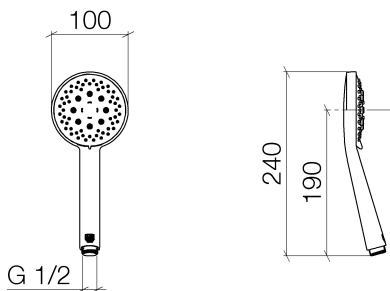

Bathtub - CL.1

Hand shower - polished chrome

Article number: 28 014 979-00 0010

- 3 individual sprays (standard, soft, massage) + 2 combinations (standard+soft, soft+massage)
- Descaling system
- Ø 3-7/8"
- 1/2" connection
- Water flow rate limited to max. 1.8 gpm
- Internal backflow preventer.

## Dimensional drawing

All dimensions in mm / inch = mm x 0,0394

Bathtub - CL.1

Hand shower - polished chrome

Article number: 28 014 979-00 0010

Bathtub - CL.1

Hand shower - polished chrome

Article number: 28 014 979-00 0010